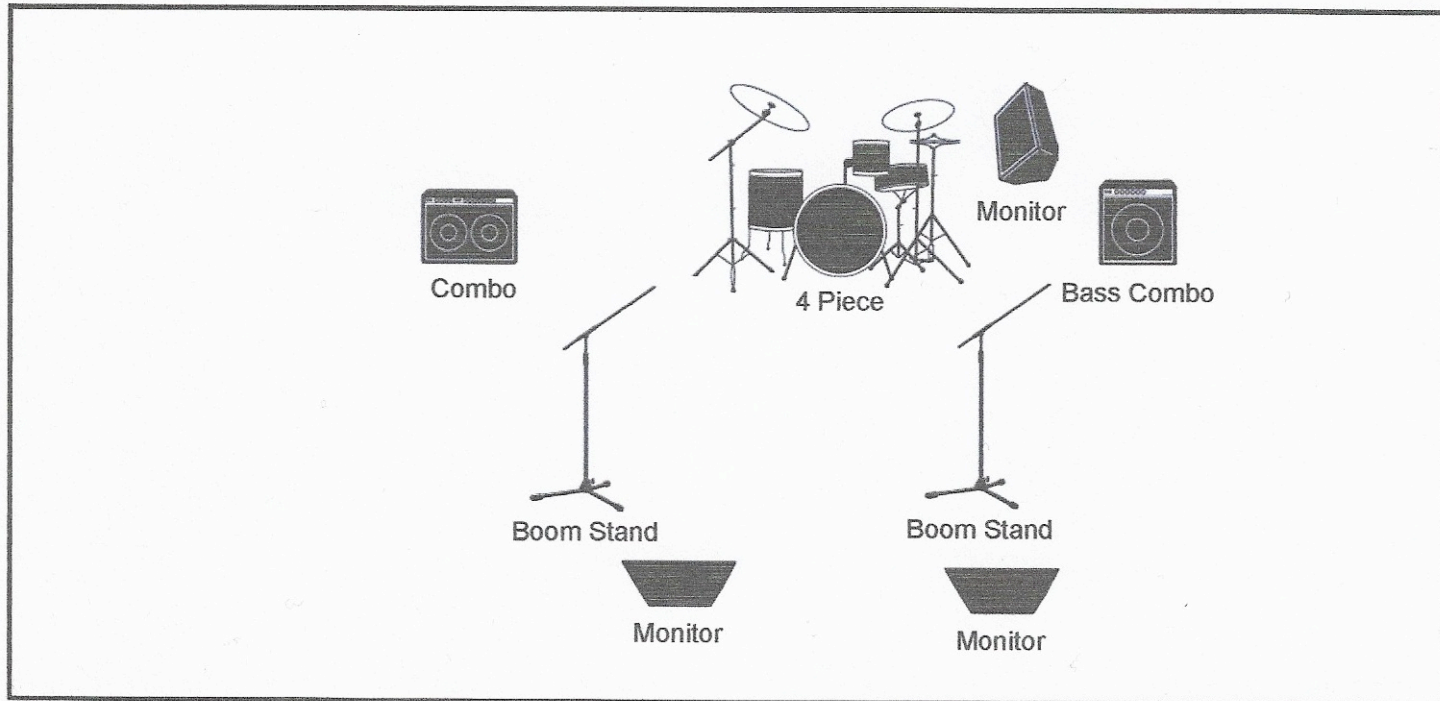

BAND NAME

VENUE

SHOW DATE / TIME

Ismo Haavisto Trio

STAGE

INPUT LIST

1	Vocal	9		17	
2	Vocal	10		18	
3	Harmonica (Line/Di-box)	11		19	
4	Guitar amp	12		20	
5	Bass amp	13		21	
6	Bass drum	14		22	
7	Overhead L	15		23	
8	Overhead R	16		24	