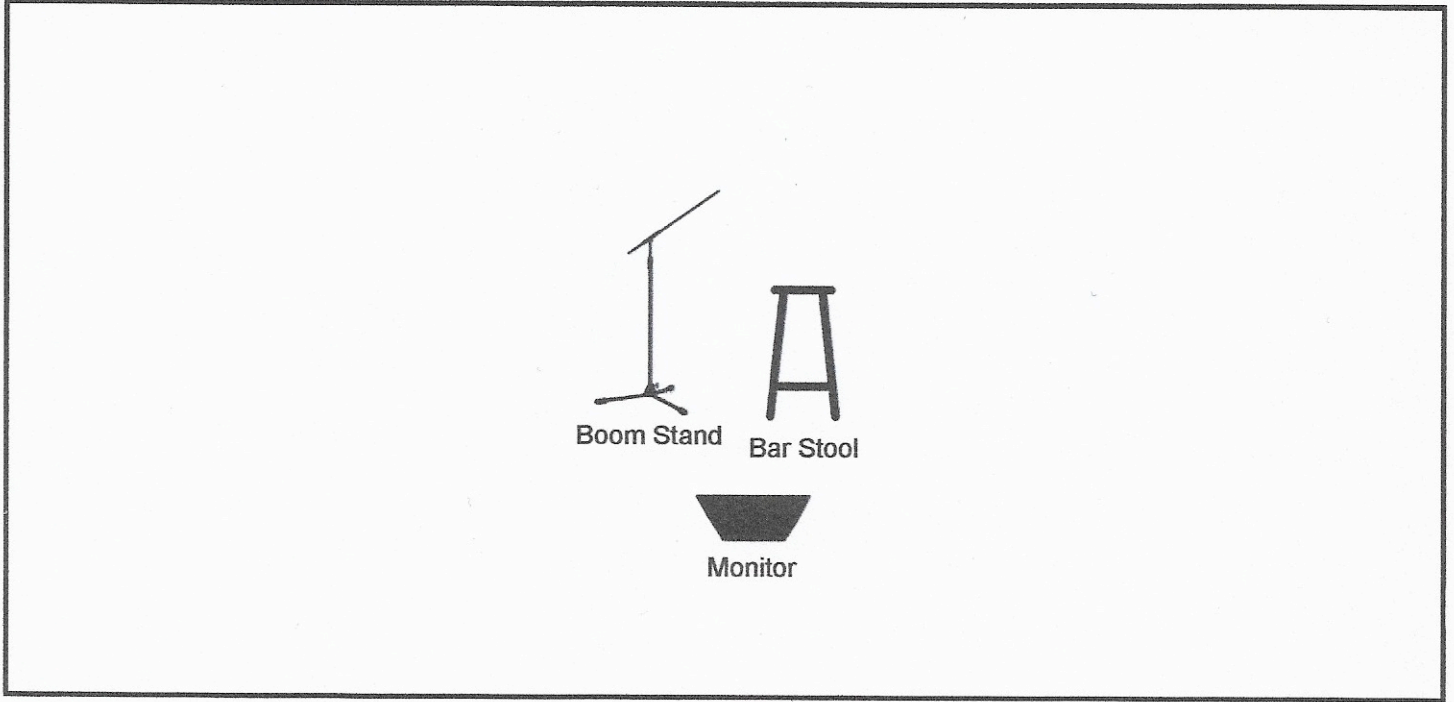

BAND NAME

VENUE

SHOW DATE / TIME

Ismo Haavisto Solo

Acoustic Concert

STAGE

INPUT LIST

1	Mic (Ear Trumpet Myrtle)	9		17	
2	Stomp box (XLR)	10		18	
3		11		19	
4		12		20	
5		13		21	
6		14		22	
7		15		23	
8		16		24	